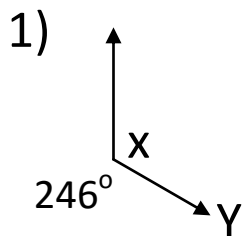

Bearings

ORANGE

GREEN

EXTENSION

Scale: 1cm = 4km

Score:

Comment: