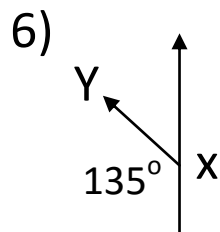

Bearings

ORANGE

GREEN

EXTENSION

Scale: 1cm = 4km

Score:

Comment: