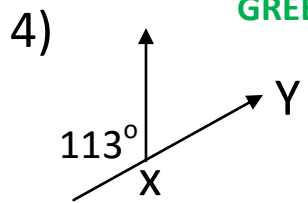

Bearings

ORANGE

GREEN

EXTENSION

Scale: 1cm = 4km

Score:

Comment: