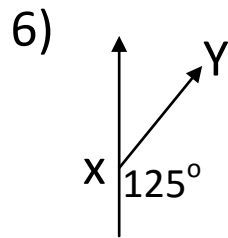

Bearings

ORANGE

GREEN

EXTENSION

Scale: 1cm = 4km

Score:

Comment: