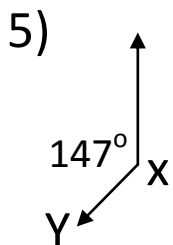

Bearings

ORANGE

GREEN

EXTENSION

Scale: 1cm = 4km

Score:

Comment: