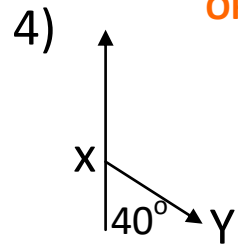

Bearings

ORANGE

GREEN

EXTENSION

Scale: 1cm = 4km

Score:

Comment: