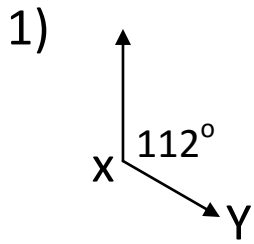

Bearings

ORANGE

GREEN

EXTENSION

Scale: 1cm = 4km

Score:

Comment: