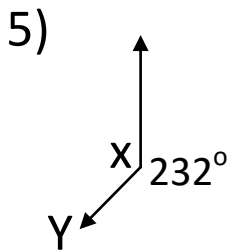

Bearings

ORANGE

GREEN

EXTENSION

Scale: 1cm = 4km

Score:

Comment: