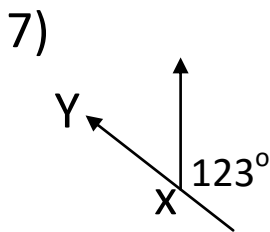

Bearings

ORANGE

GREEN

EXTENSION

Scale: 1cm = 4km

Score:

Comment: