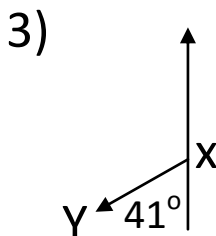

Bearings

ORANGE

GREEN

EXTENSION

Scale: 1cm = 4km

Score:

Comment: